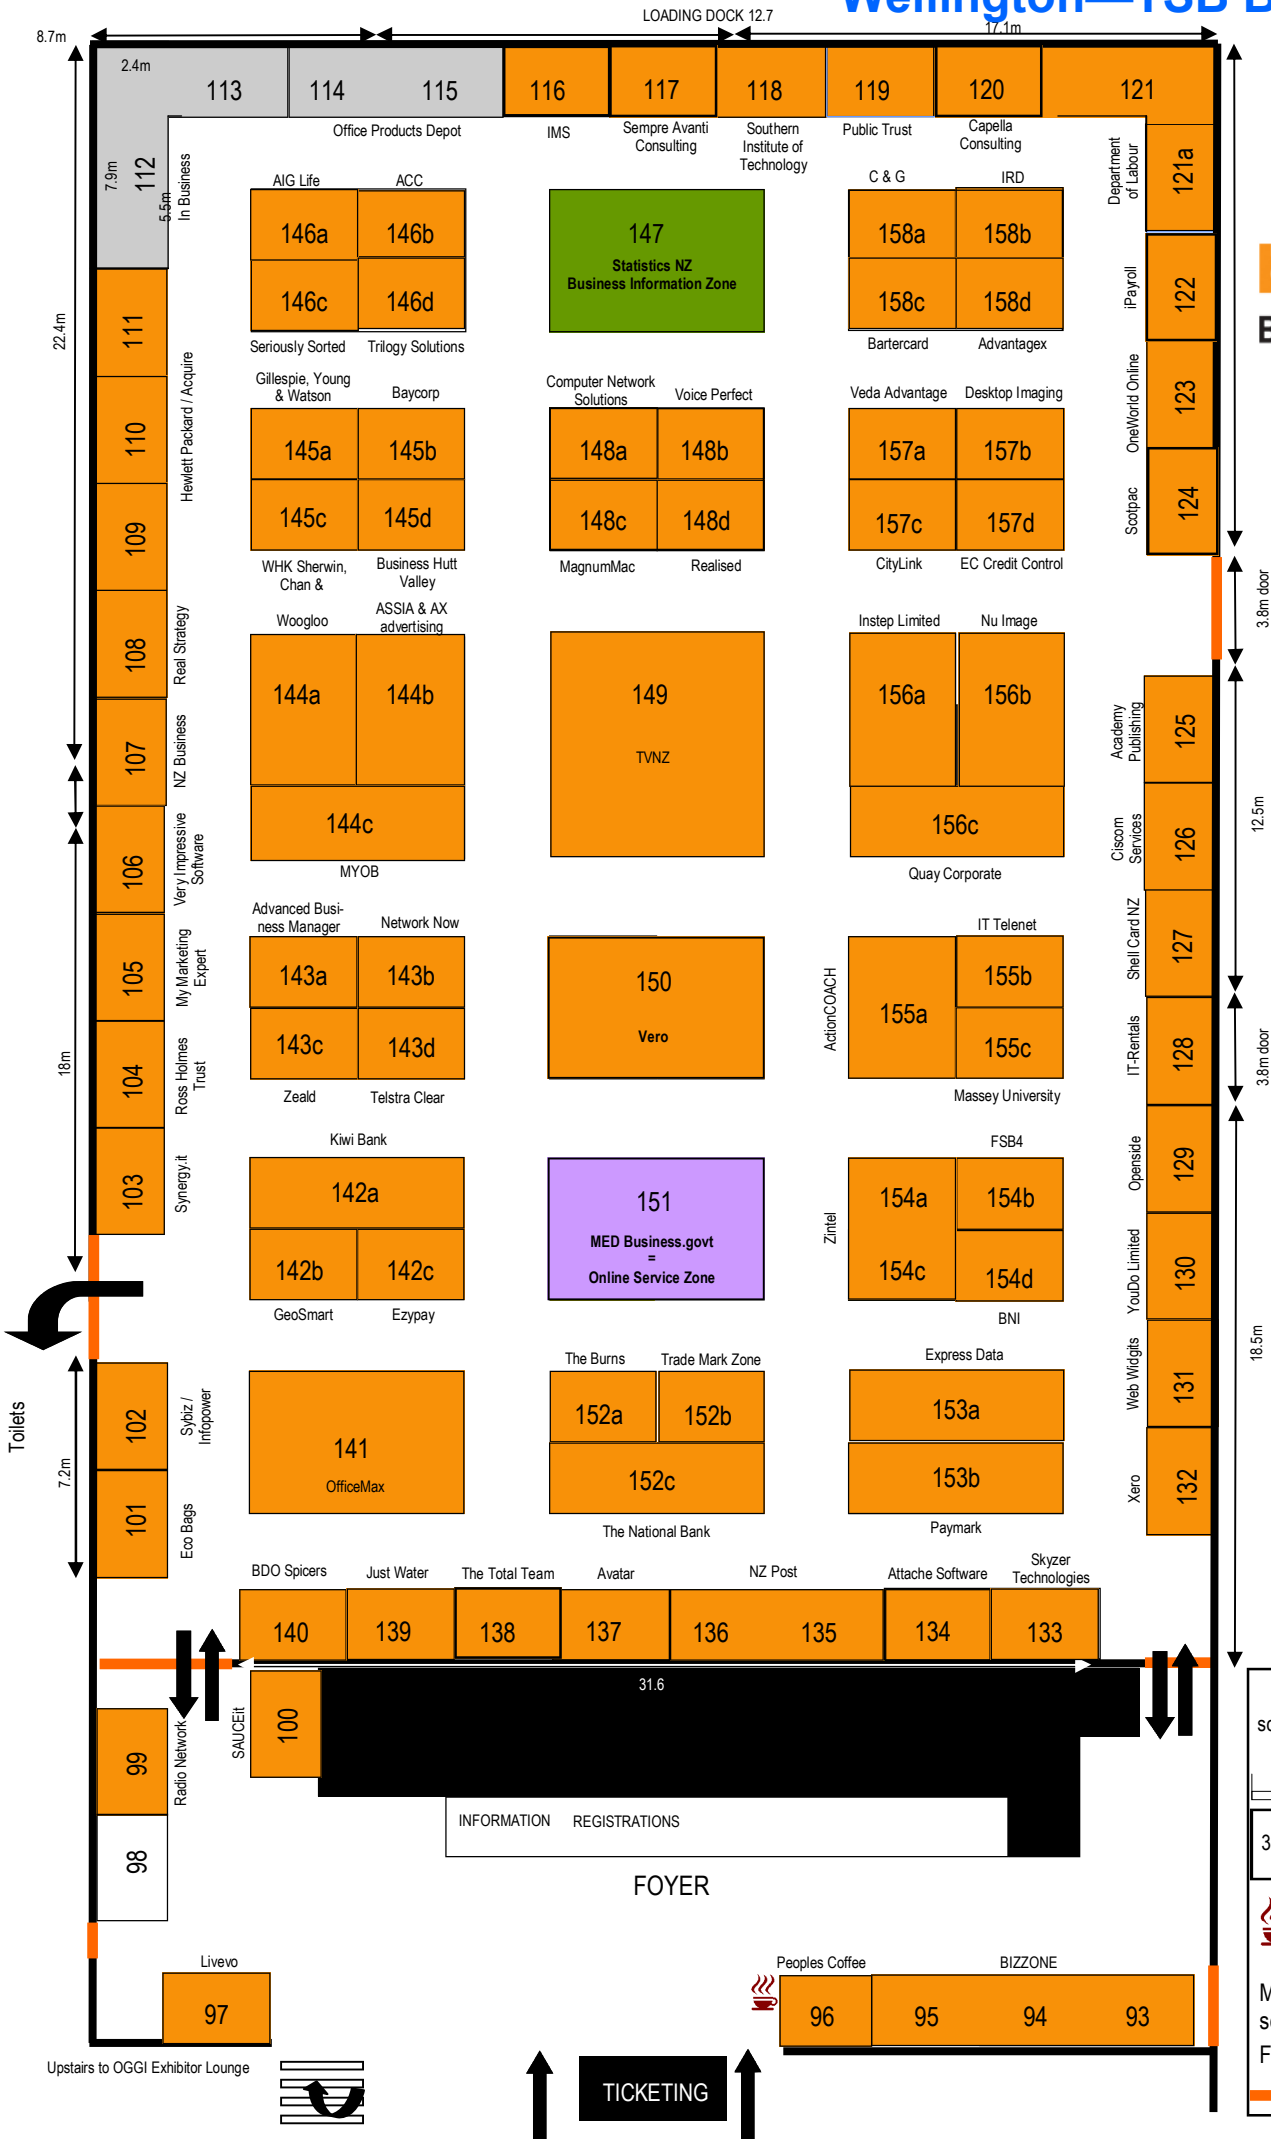

Wellington—TSB Bank Arena

22—24 July
2009

KEY:
 scale 1m = 4mm

 3.6 x 2.4 m

 Coffee Cart
 Main Hall 39m x 55m to scale
 Foyer not to scale

Toilets

Upstairs to OGGI Exhibitor Lounge

TICKETING

INFORMATION REGISTRATIONS

FOYER

LOADING DOCK 12.7

17.1m

8.7m
22.4m
18m
7.2m

3.8m door
12.5m
3.8m door
18.5m

113 114 115 116 117 118 119 120 121

Office Products Depot IMS Sempre Avanti Consulting Southern Institute of Technology Public Trust Capella Consulting